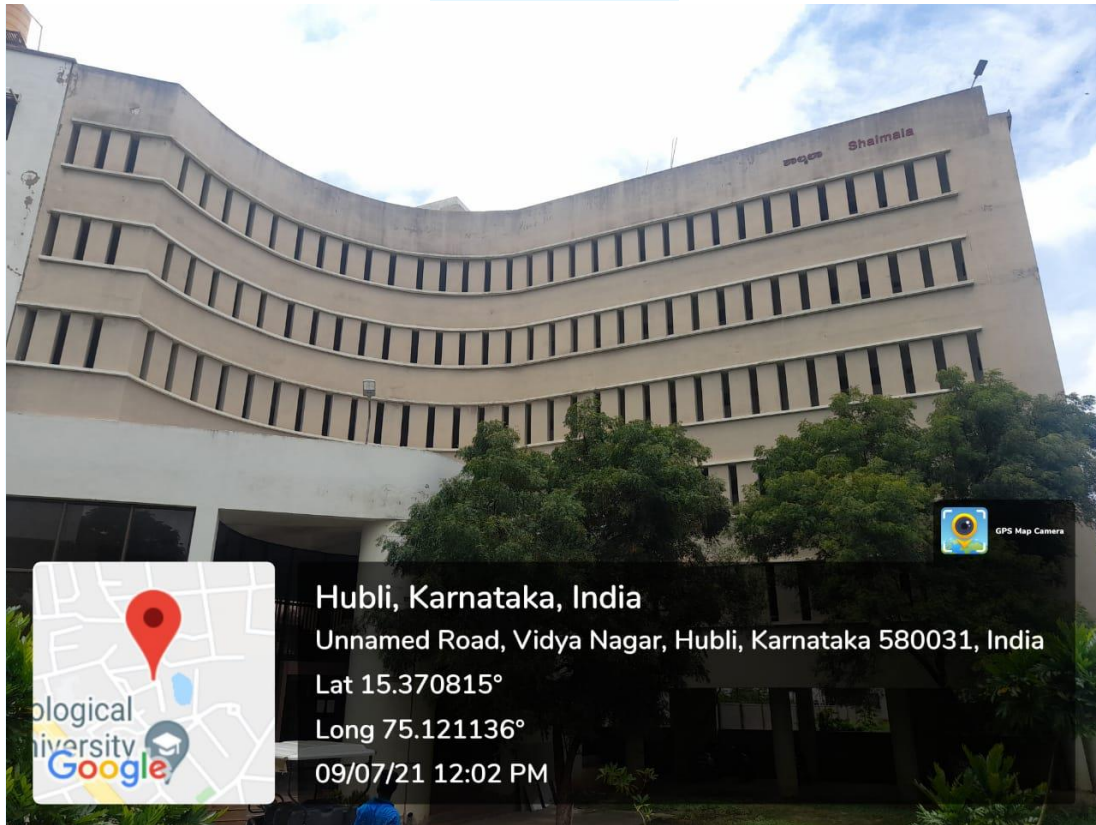

Hostel for Girls