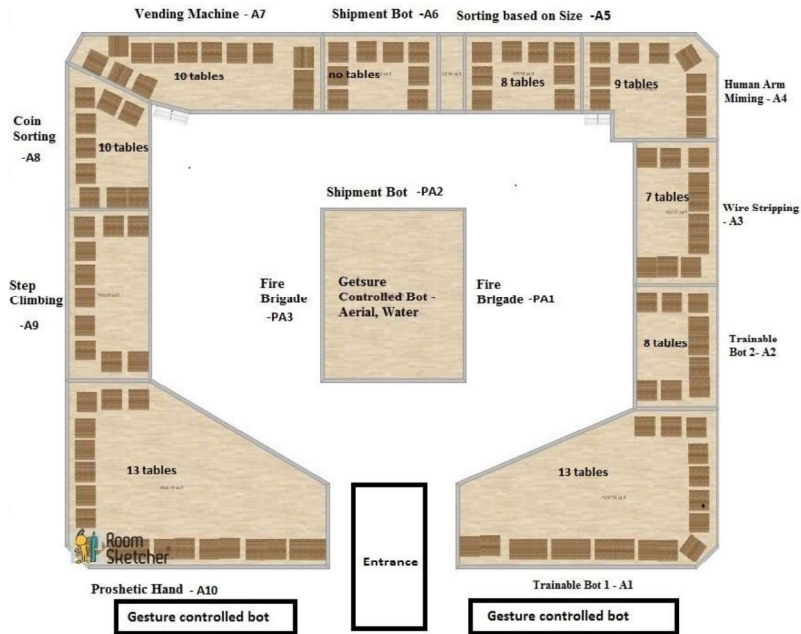

102.Prayog-Vasant-Engineering Exploration course projects exhibition17-18

Dr. G.H. Joshi

DIRECTOR
Centre for Engineering Education Research
K.L.E. Technological University, Hubballi-21

102.Prayog-Vasant-Engineering Exploration course projects exhibition17-18

Centre for Engineering Education Research

Student List with Need Statements – 2017-2018 (Even)

Team No	Roll No	Team Members	Need statement
H1	823	Akshata	Trainable Bot 1 (Drawing)
	802	Akshata Anant Madguni	
	838	Afzal Buwaji	
	861	Akshaykumar Gunari	
H2	824	Anuradha Tasgaonkar	Prosthetic Hand
	803	Akshay kulkarni	
	836	Aishwarya	
	840	Anusha K	
	821	Aditya yadav	
H3	831	Abhishek pratap rana	Vending Machine
	832	Akanksha	
	845	Akshta	
	863	Amit jha	
H4	826	Aditi Iyer	Shipment Bot
	833	Akash Tomar	
	814	Aishwarya Hugar	
	844	Akshata Karvi	
H5	816	Harsha kanakapur	Trainable Bot 1 (Drawing)
	858	Annadaneshwar	
	812	Anirudh	
	806	Abhishek patil	
H6	827	Aarushi Agarwal	Prosthetic Hand
	848	Aishwarya Mensinkai	
	801	Amit Umarani	
	813	Abhishek Pamadi	
H7	846	Aatish Ranjan	Vending Machine
	857	A.Vinaya Samanvita	
	800	Annapurna.RB	
	825	A H Rakshitha	
H8	859	Aman ladwa	Shipment Bot

DIRECTOR
Centre for Engineering Education Research
K.L.E. Technological University, Hubballi-21

B. V. Bhoomaraddi College Campus, Vidyanagar, Hubballi 580031. Karnataka (India)
Tel. : +91 - 836 - 2378407 Fax : +91 - 836 - 2374985. www.kletech.ac.in