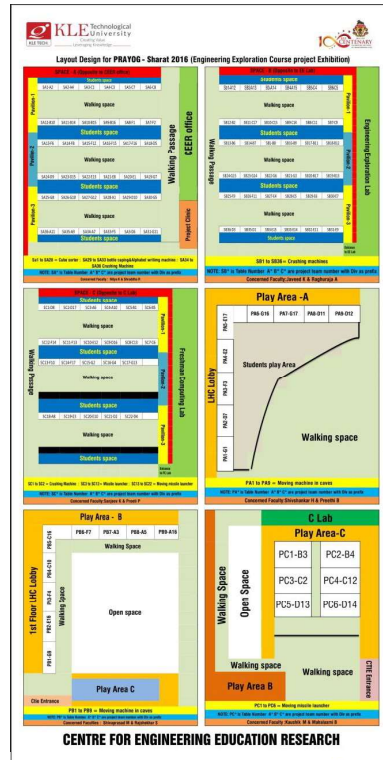

132.Prayog-Sharat-Engineering Exploration course projects exhibition 16-17

Centre for Engineering Education Research

Praveen
Praveen Bhatnagar
Dr. G. H. Joshi

B. V. Bhoomaraddi College Campus, Vidyanagar, Hubballi 580031. Karnataka (India)
Tel. : +91 - 836 - 2378407 Fax : +91 - 836 - 2374985. www.kletech.ac.in