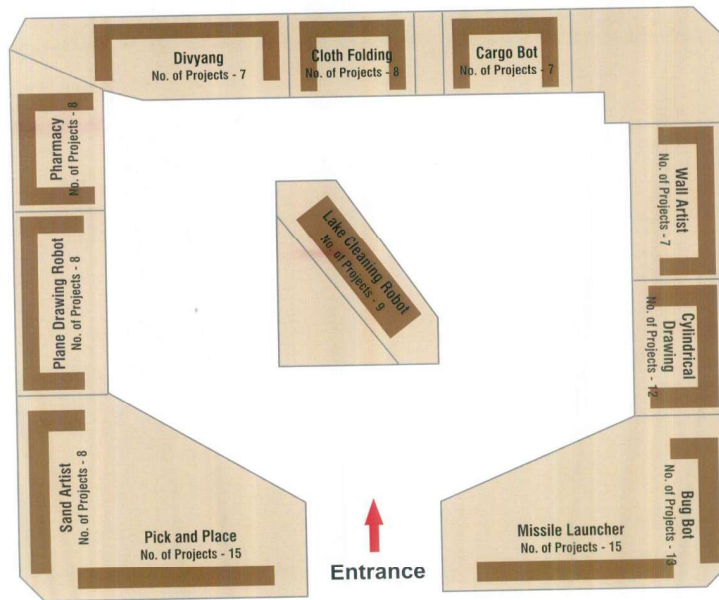

59. Prayog-Sharat-Engineering Exploration course projects exhibition 18-19

Centre for Engineering Education Research

Exhibition Layout

Preethi
Preethi Boligar
Dr. G.H. Joshi

DIRECTOR
Centre for Engineering Education Research
K.L.E. Technological University, Hubballi-31

B. V. Bhoomaraddi College Campus, Vidyanagar, Hubballi 580031, Karnataka (India)
Tel : +91 - 836 - 2378407 Fax : +91 - 836 - 2374985. www.kletech.ac.in